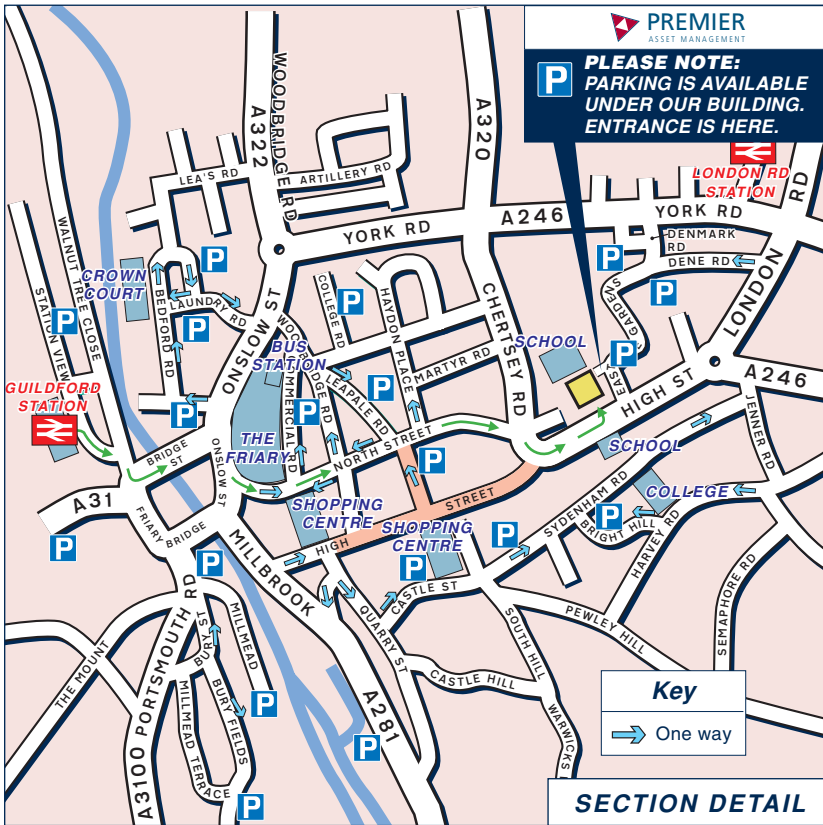

PREMIER ASSET MANAGEMENT

Premier Asset Management

Eastgate Court, High Street, Guildford, Surrey GU1 3DE

Tel: +44 (0)1483 306090

By Foot From Guildford Station:

Exit the station via the main entrance and join Bridge Street. From here follow the route indicated with green arrows on the section detail (15 mins).

From London Road train Station:

Head south from Station Approach. Turn right at York Road. Turn left at Denmark Road. Bear right at Eastgate Gardens on to the High Street, we are on your right just after Eastgate Gardens.

From Gatwick Airport:

On leaving the Airport head for the M23 junction 9a. At the junction follow the Motorway to junction 9 of the M23 and turn left on to the M23 northbound to the M25. At next junction, with the M25, follow the slip road off to the left on to the M25 anti clockwise. Exit the M25 at junction 10 and at the roundabout turn left on to the A3 sign posted for Portsmouth. Follow the A3 and exit at the junction sign posted for Guildford. From here follow the map below.